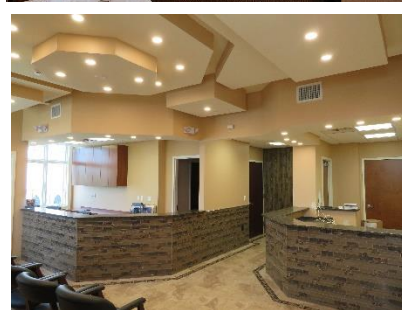

Dream Team Directory

"If I had nine hours to chop down a tree, I'd spend the first six sharpening my ax."
Abraham Lincoln

Paritosh Kumar, AIA
Architect
PK Architecture, llc
472 Westfield Avenue
Clark, NJ 07066
Tel 732-381-3005
Mobile 848-250-9686
Fax 732-388-4002
Email pkumararch@gmail.com
<https://www.facebook.com/pkarchitecturellc>
<https://www.houzz.com/pro/pkumararchnj/_public>
LinkedIn: [pkarchitecture](#)
Instagram: [pkarchitecture](#)
Website: www.pkarchitecturellc.com

Sample Projects Medical Specialist